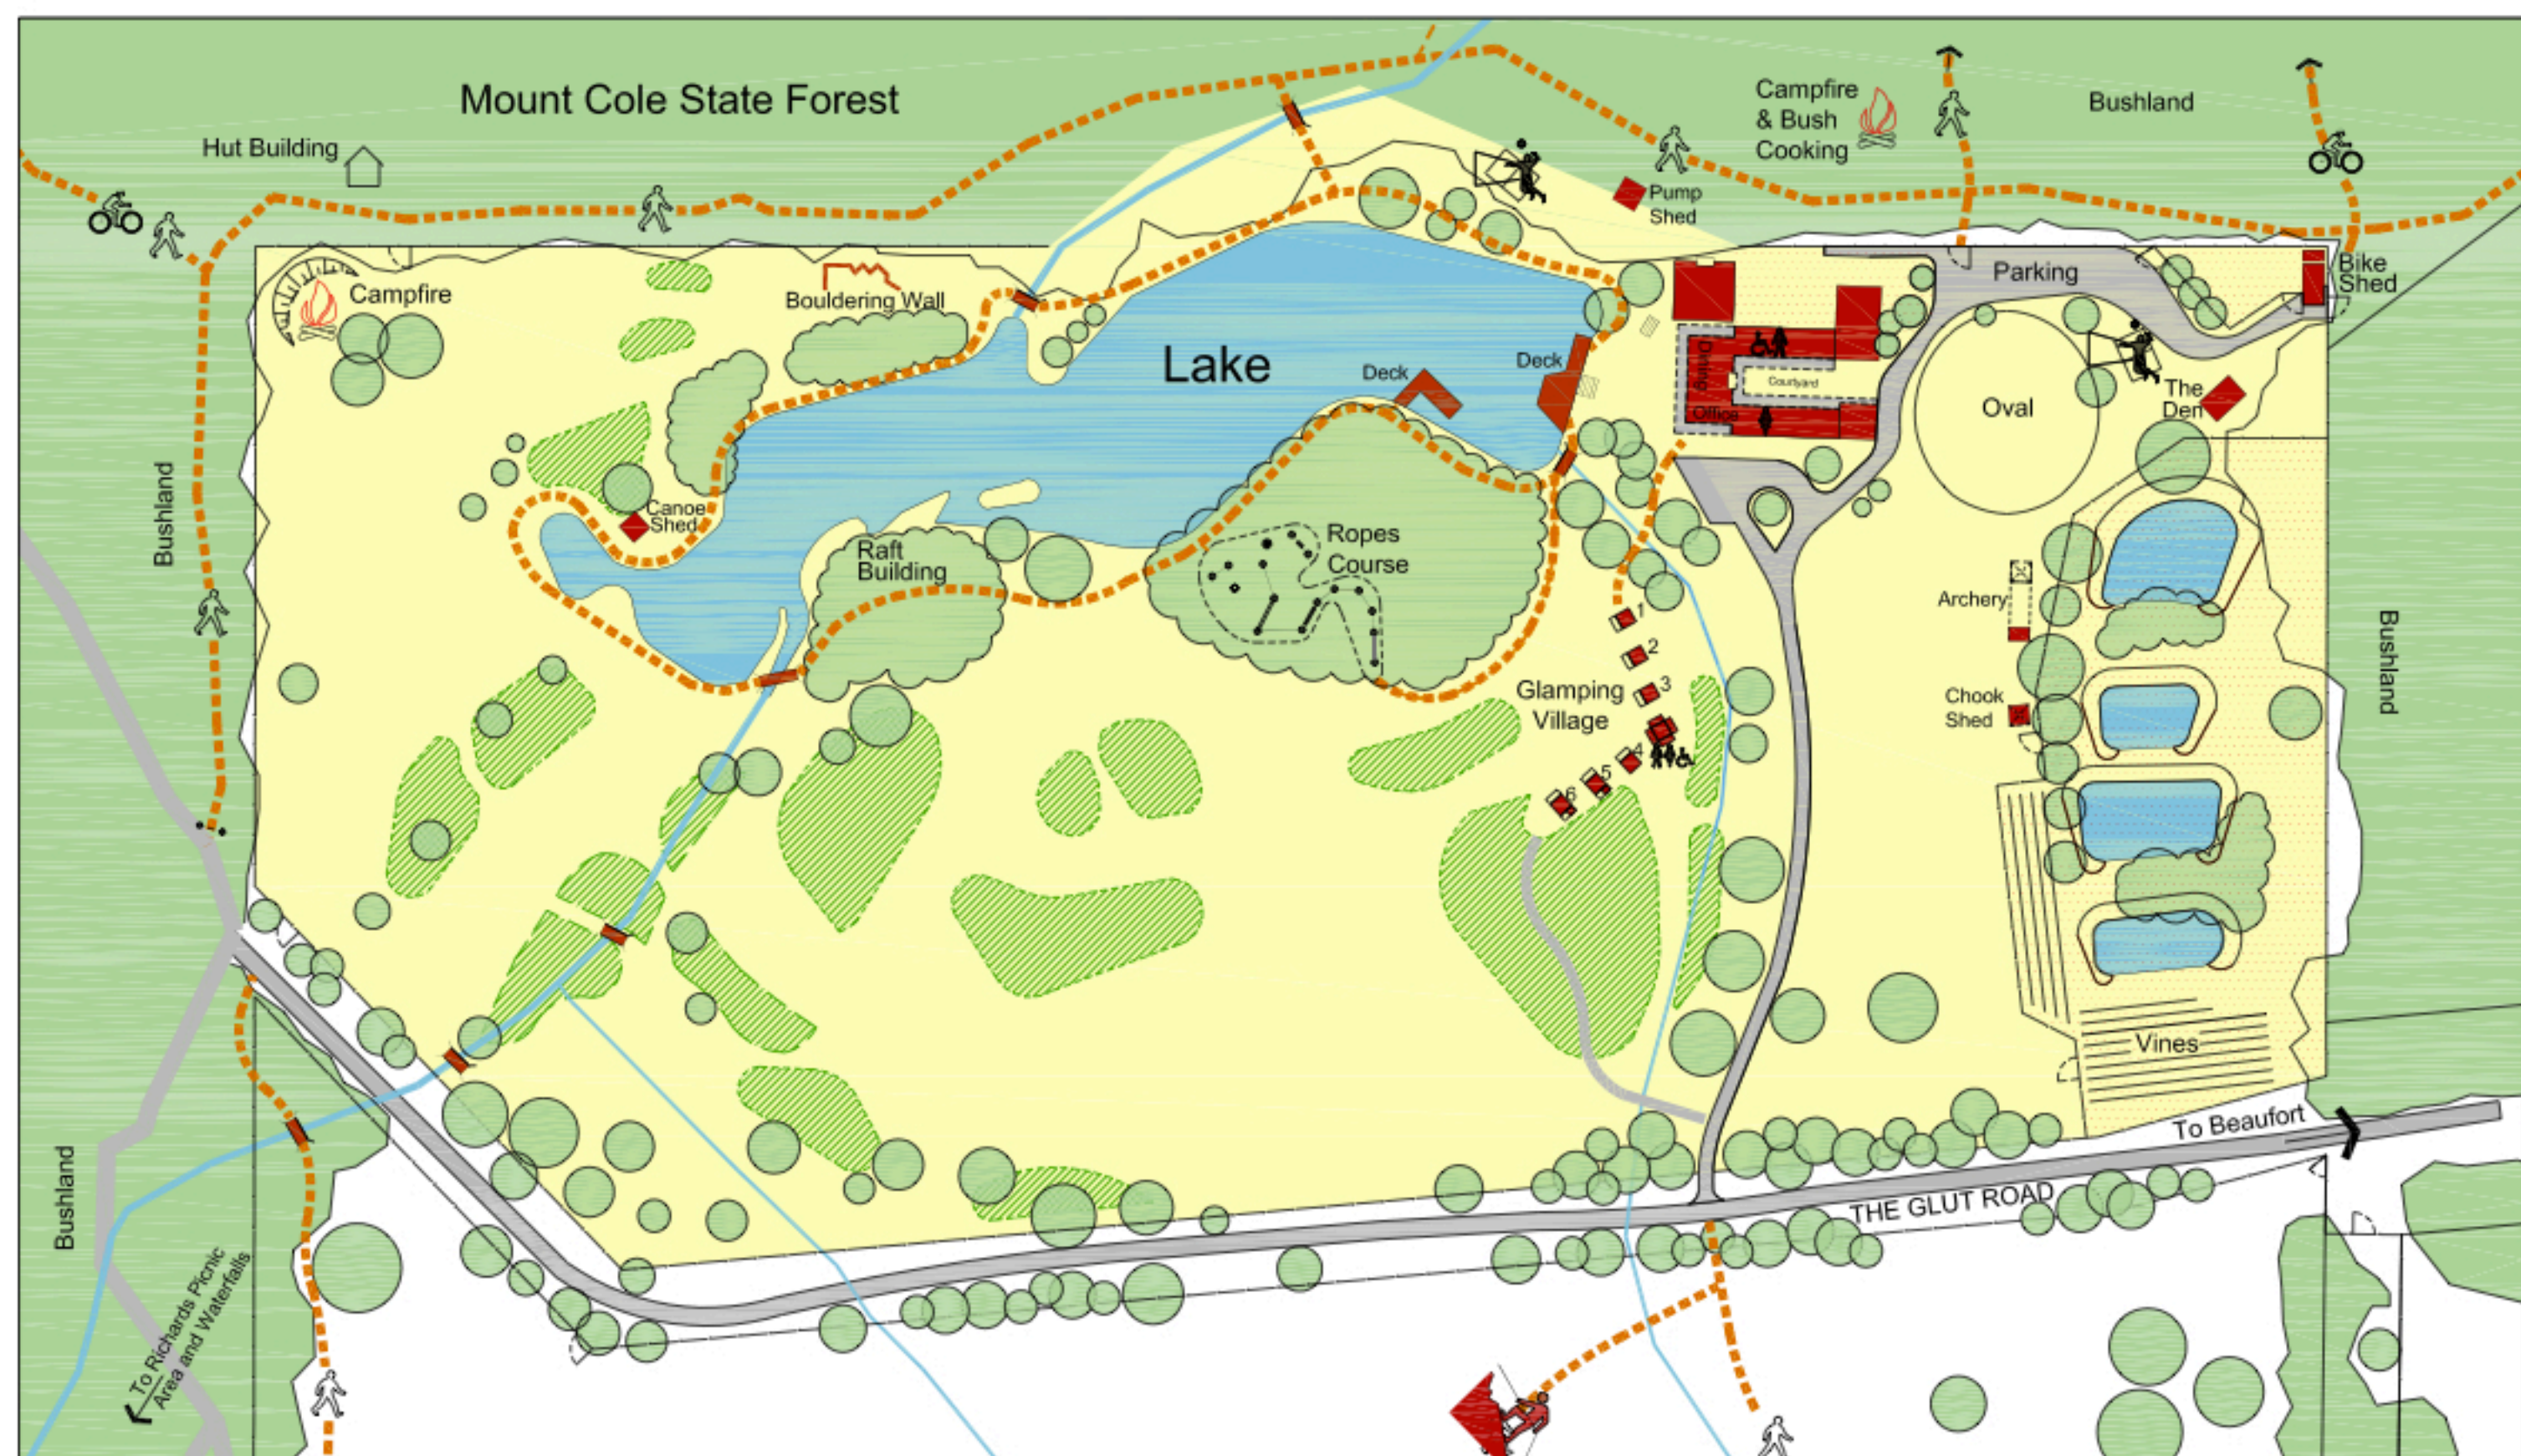

Mount Cole State Forest

Cave Hill Creek

110 The Glut Road, Beaufort, 3373

Key to Symbols

- | | | | | | |
|----------------|--|-----------------|--|-------------------|--|
| Building | | Toilets (M + F) | | Out of Bounds | |
| Creek / Drain | | Foot Bridges | | Roadway | |
| Lake | | Bushland | | Maintenance track | |
| Walking Trails | | Trees | | Vehicle barrier | |
| Bike Trails | | Bracken | | Volleyball | |
| Campfire | | Fence | | Abselling | |
| | | Gate | | | |